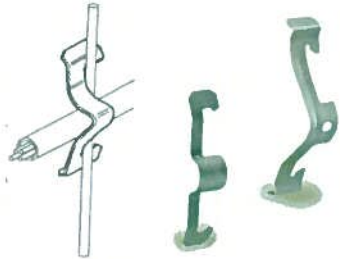

Accessories for Metal Framing and Conduits

J Clip

Snap Clip

Bolt On Clamp

EBC Clamp

Kon Clip (K12/K16/K20)

OD Clamp

Threaded Rod

M2 Clip

Spring Nut

Steel Band